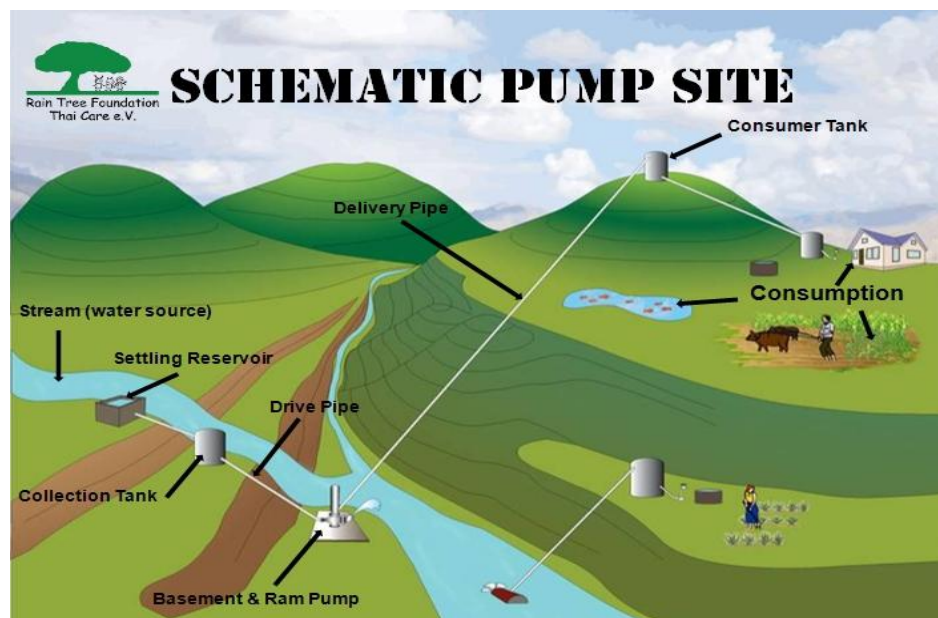

# Hydraulic Ram Pump

---

What is a Hydraulic Ram Pump?

A Hydraulic Ram Pump uses downhill water pressure to pump water much higher than its origin. Ram Pumps have proven their reliability for more than 200 years. They are often the only solution when there is no access to electricity or gasoline. They are extremely simple, have just two moving parts and no external source of power is needed.

Uses of Hydraulic Ram Pumps:

- Lifting water from springs, wells, streams, rivers to settlements on higher ground.
- Pumping water from springs, wells, streams, rivers that have a significant slope.
- Lifting irrigation water from streams or raised irrigation channels

Whenever a water source is available and the area is not completely flat, there is always a possibility to install a Hydraulic Ram Pump.

---

**Rain Tree Foundation**  
262/1 Moo 5, Ban Huathung,  
Tamboon Nong Kwai, Amphur Hang Dong,  
Chiang Mai 50230, Thailand  
[www.raintree-foundation.org](http://www.raintree-foundation.org)  
Email: [info@raintree-foundation.org](mailto:info@raintree-foundation.org)

# Parts & function of a ram pump

---